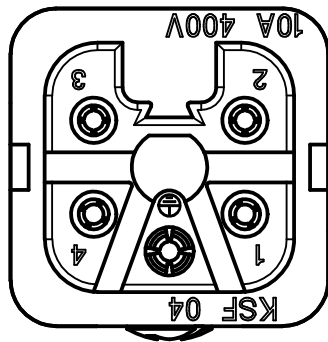

A

A

Diritti riservati All rights reserved

B

B

C

C

	15/05/24	T.Tedeschi	Dimension 32 was 30,8 mm
REV.	DATE	SIGNATURE	
Dimensions in mm		Simplified representation with dimensions without tolerance	
Original Size A4		JKSF 04	Scale 2:1
Date 08/10/14		Female insert spring 4P +  10A 400V-JEI	
Sign. T.Tedeschi			