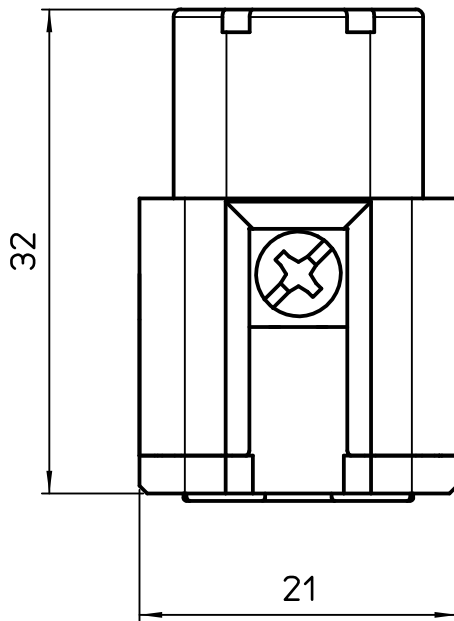

A

A

Diritti riservati All rights reserved

B

B

C

C

	15/05/24	T.Tedeschi	Dimension 32 was 30,8 mm
REV.	DATE	SIGNATURE	
Dimensions in mm		Simplified representation with dimensions without tolerance	
Original Size A4		JKSF 04	Scale 2:1
Date 08/10/14		Female insert spring 4P +  10A 400V-JEI	
Sign. T.Tedeschi			