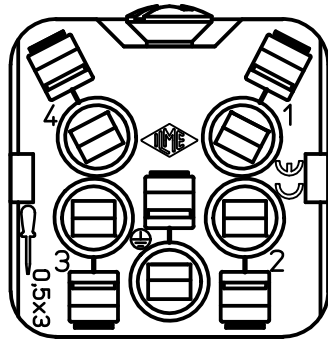

A

A

Diritti riservati All rights reserved

B

B

C

C

	15/05/24	T.Tedeschi	Dimension 32 was 30,8 mm
REV.	DATE	SIGNATURE	
Dimensions in mm		Simplified representation with dimensions without tolerance	
Original Size A4		JKSF 04	Scale 2:1
Date 08/10/14		Female insert spring 4P +  10A 400V-JEI	
Sign. T.Tedeschi			